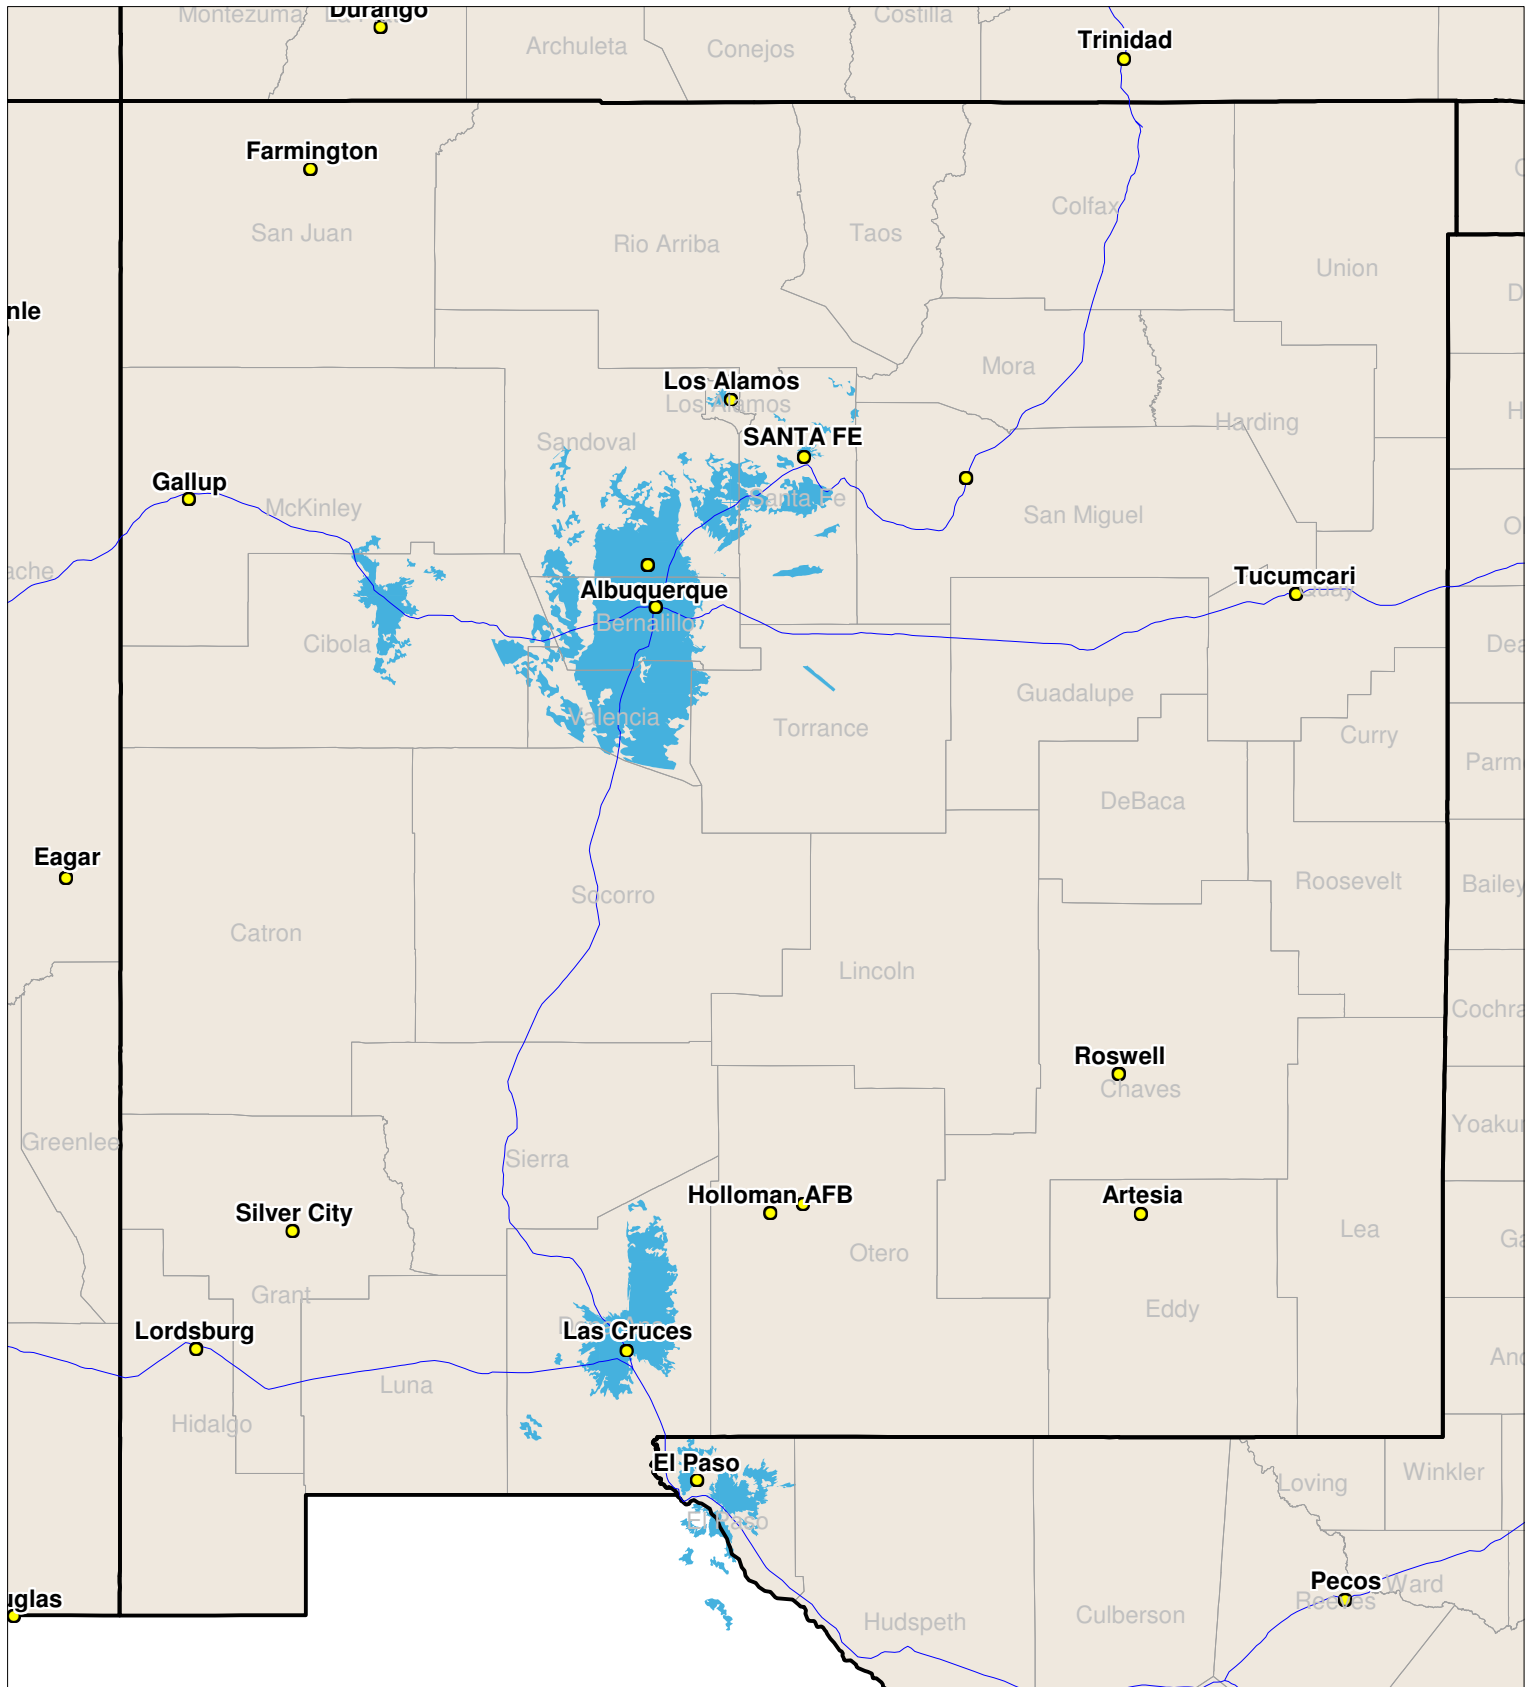

New Mexico

Nationwide One-Way Coverage (929.6625 MHz)

Because of the nature of radio transmission, strength of paging signal will vary depending upon your location. Maps may not be to scale.