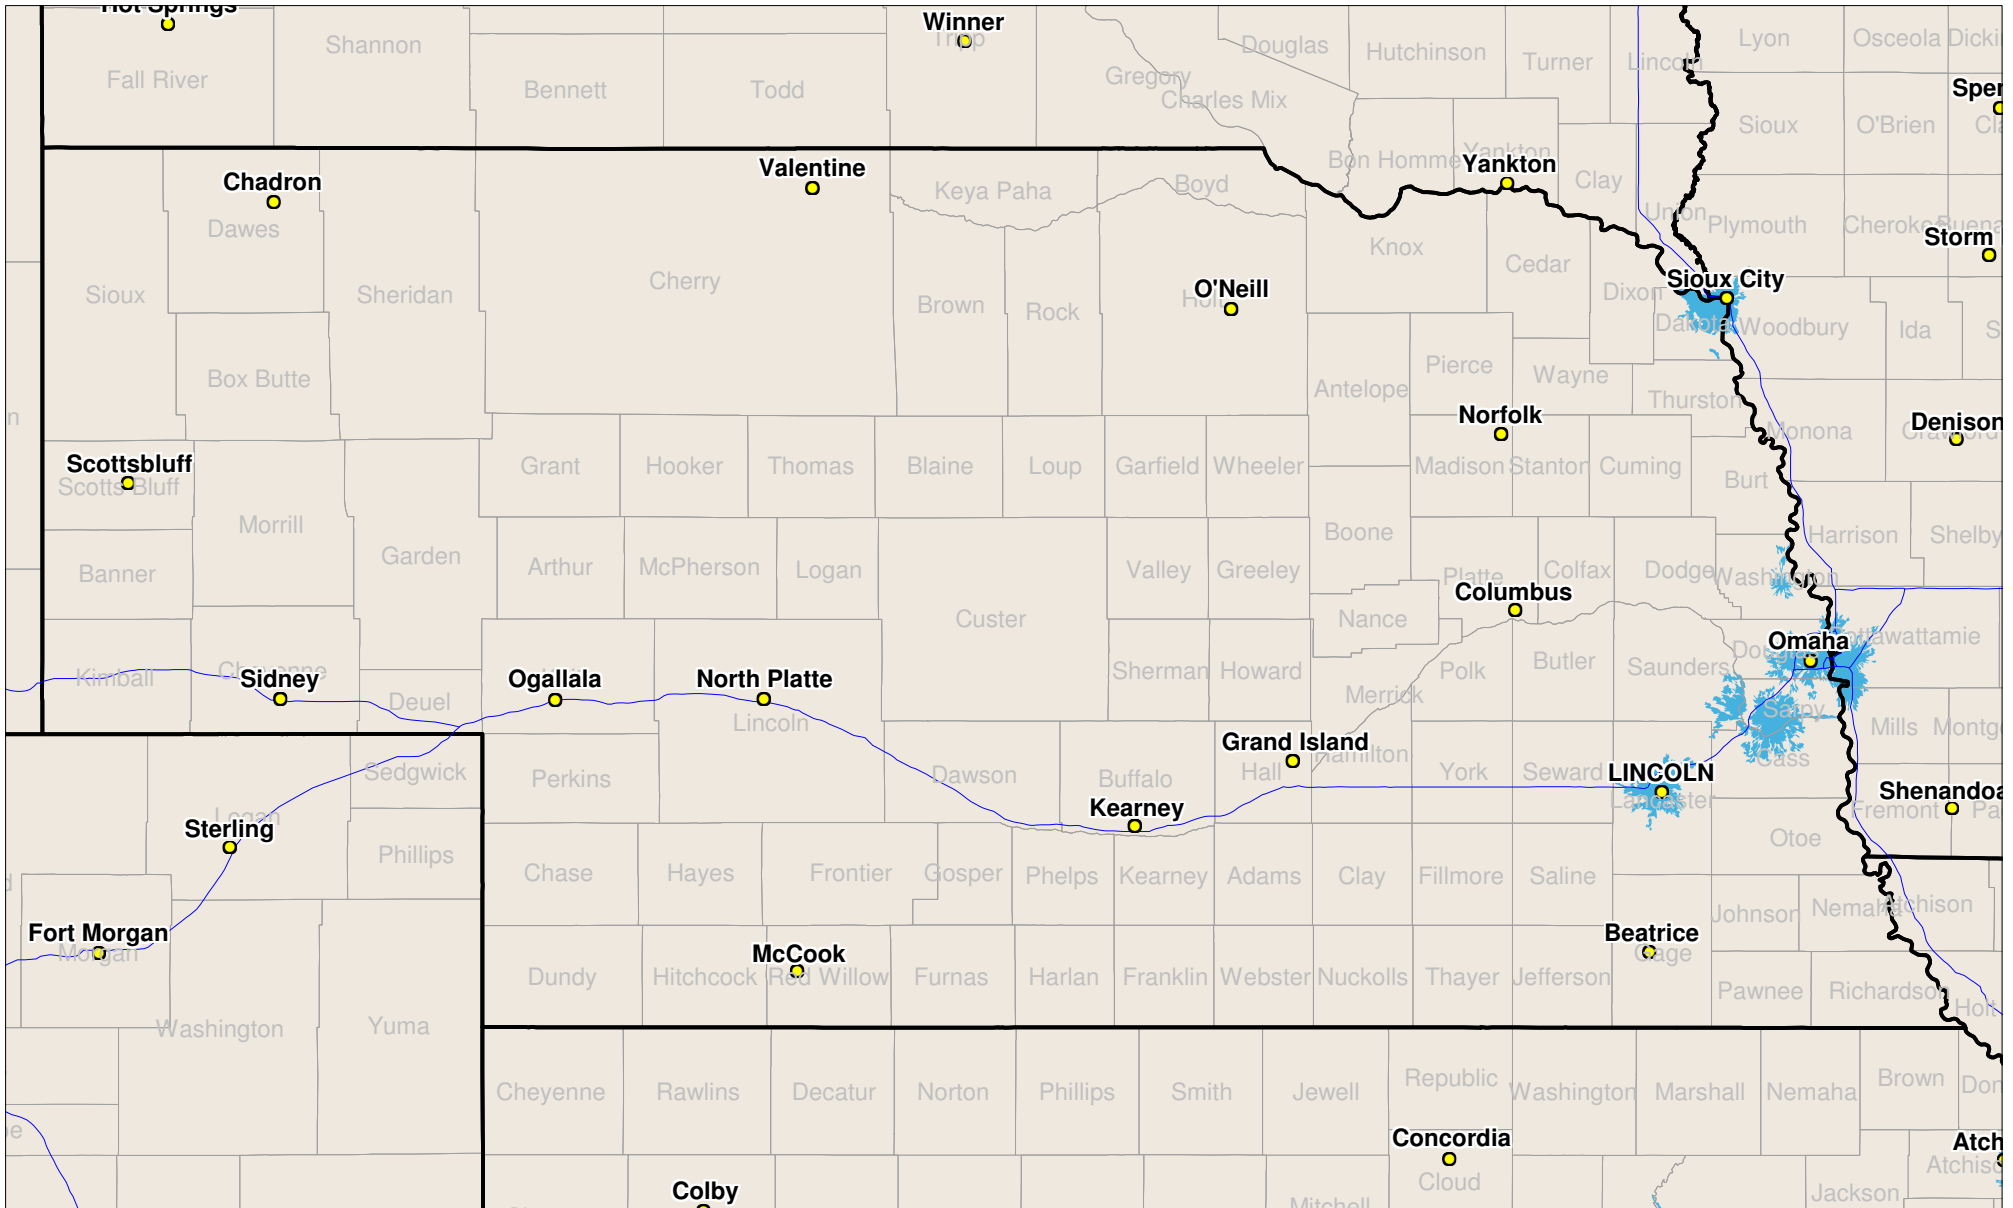

Nebraska

Nationwide One-Way Coverage (929.6625 MHz)

Because of the nature of radio transmission, strength of paging signal will vary depending upon your location. Maps may not be to scale.