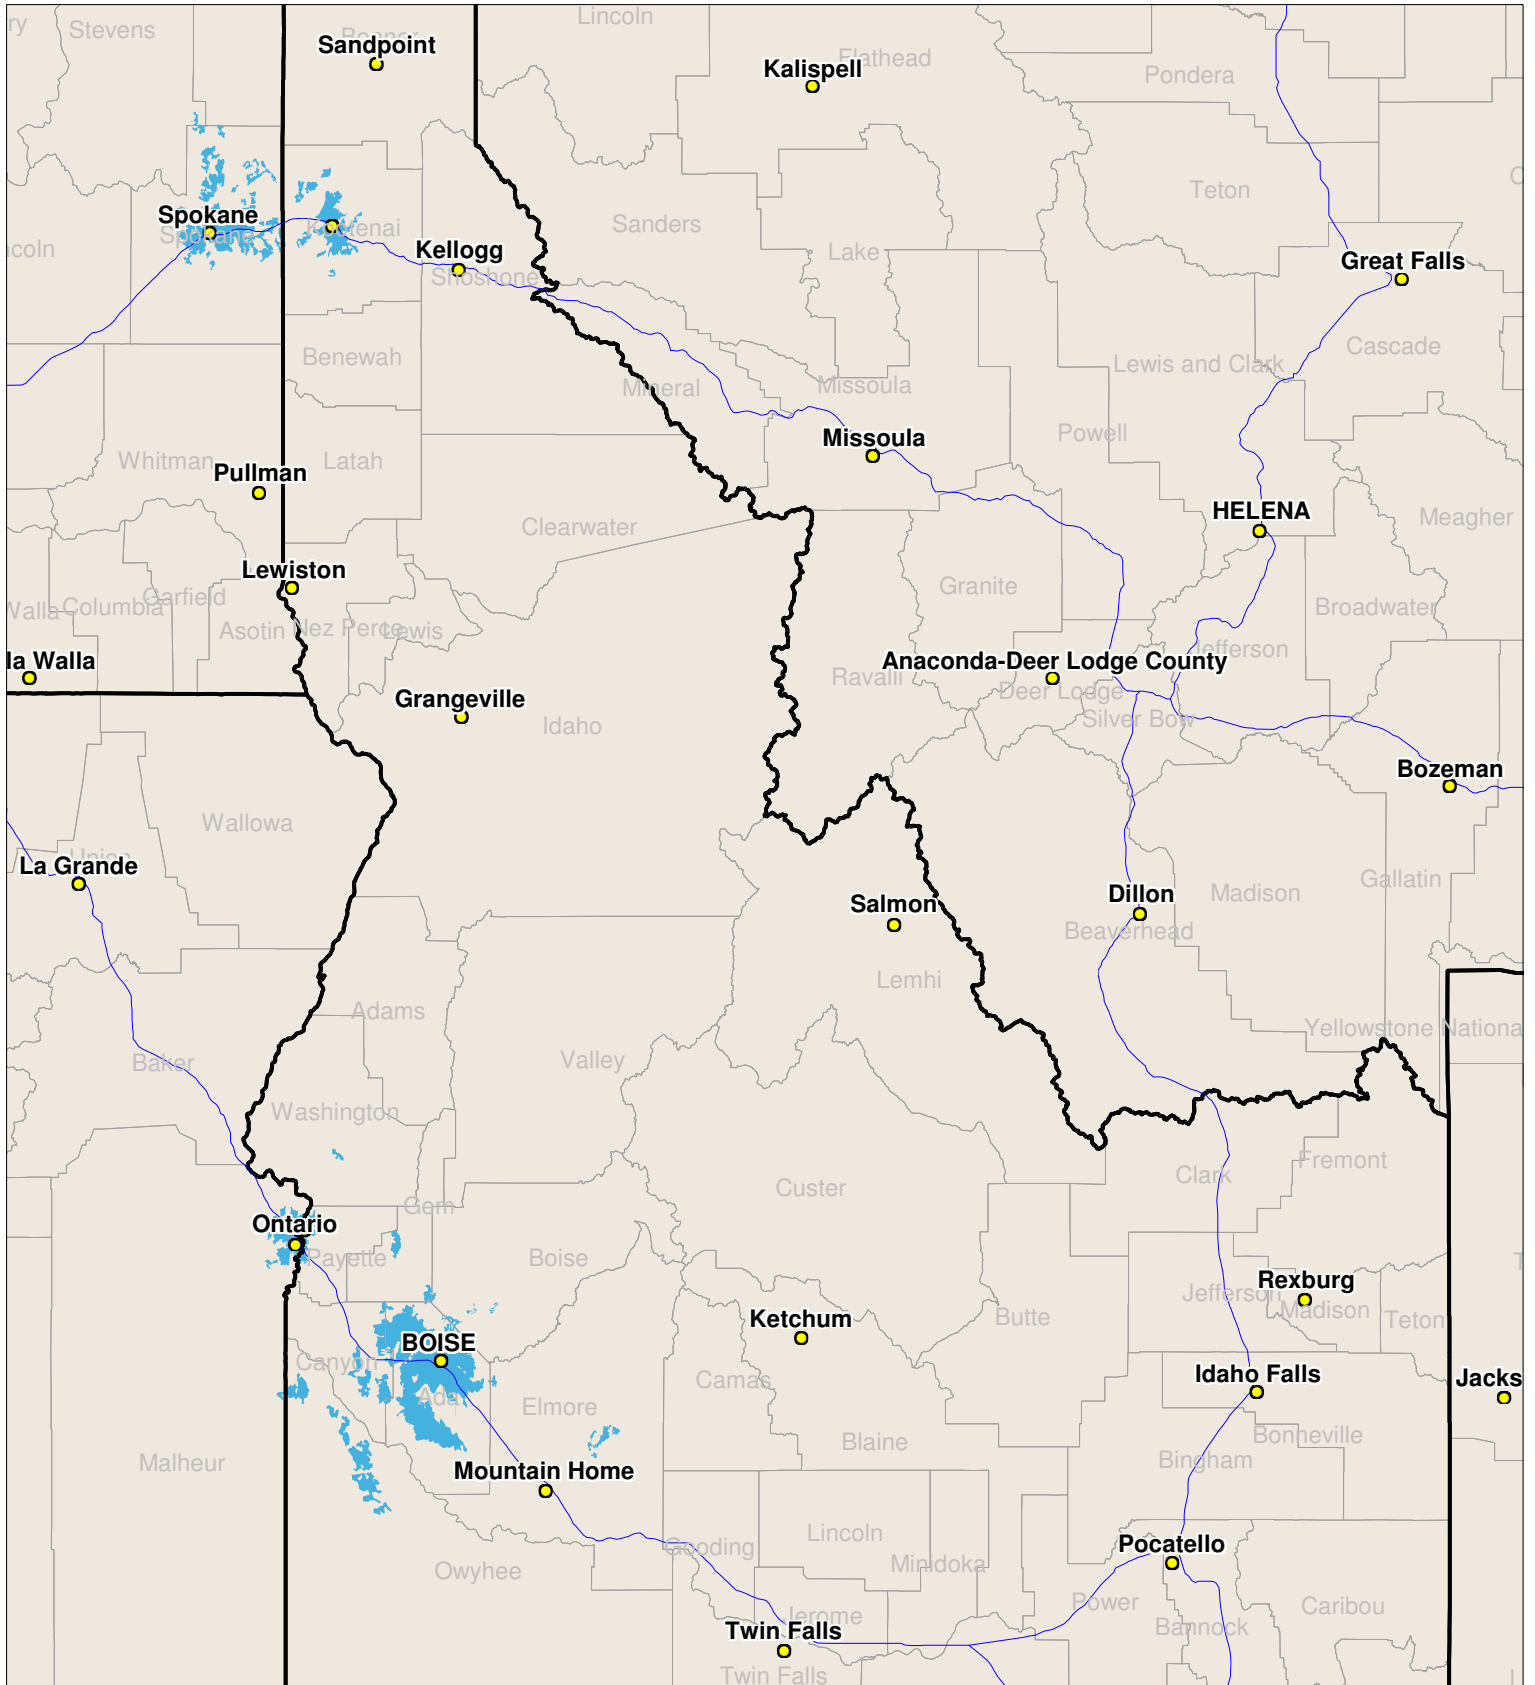

# Idaho

Nationwide One-Way Coverage (929.6625 MHz)

Because of the nature of radio transmission, strength of paging signal will vary depending upon your location. Maps may not be to scale.