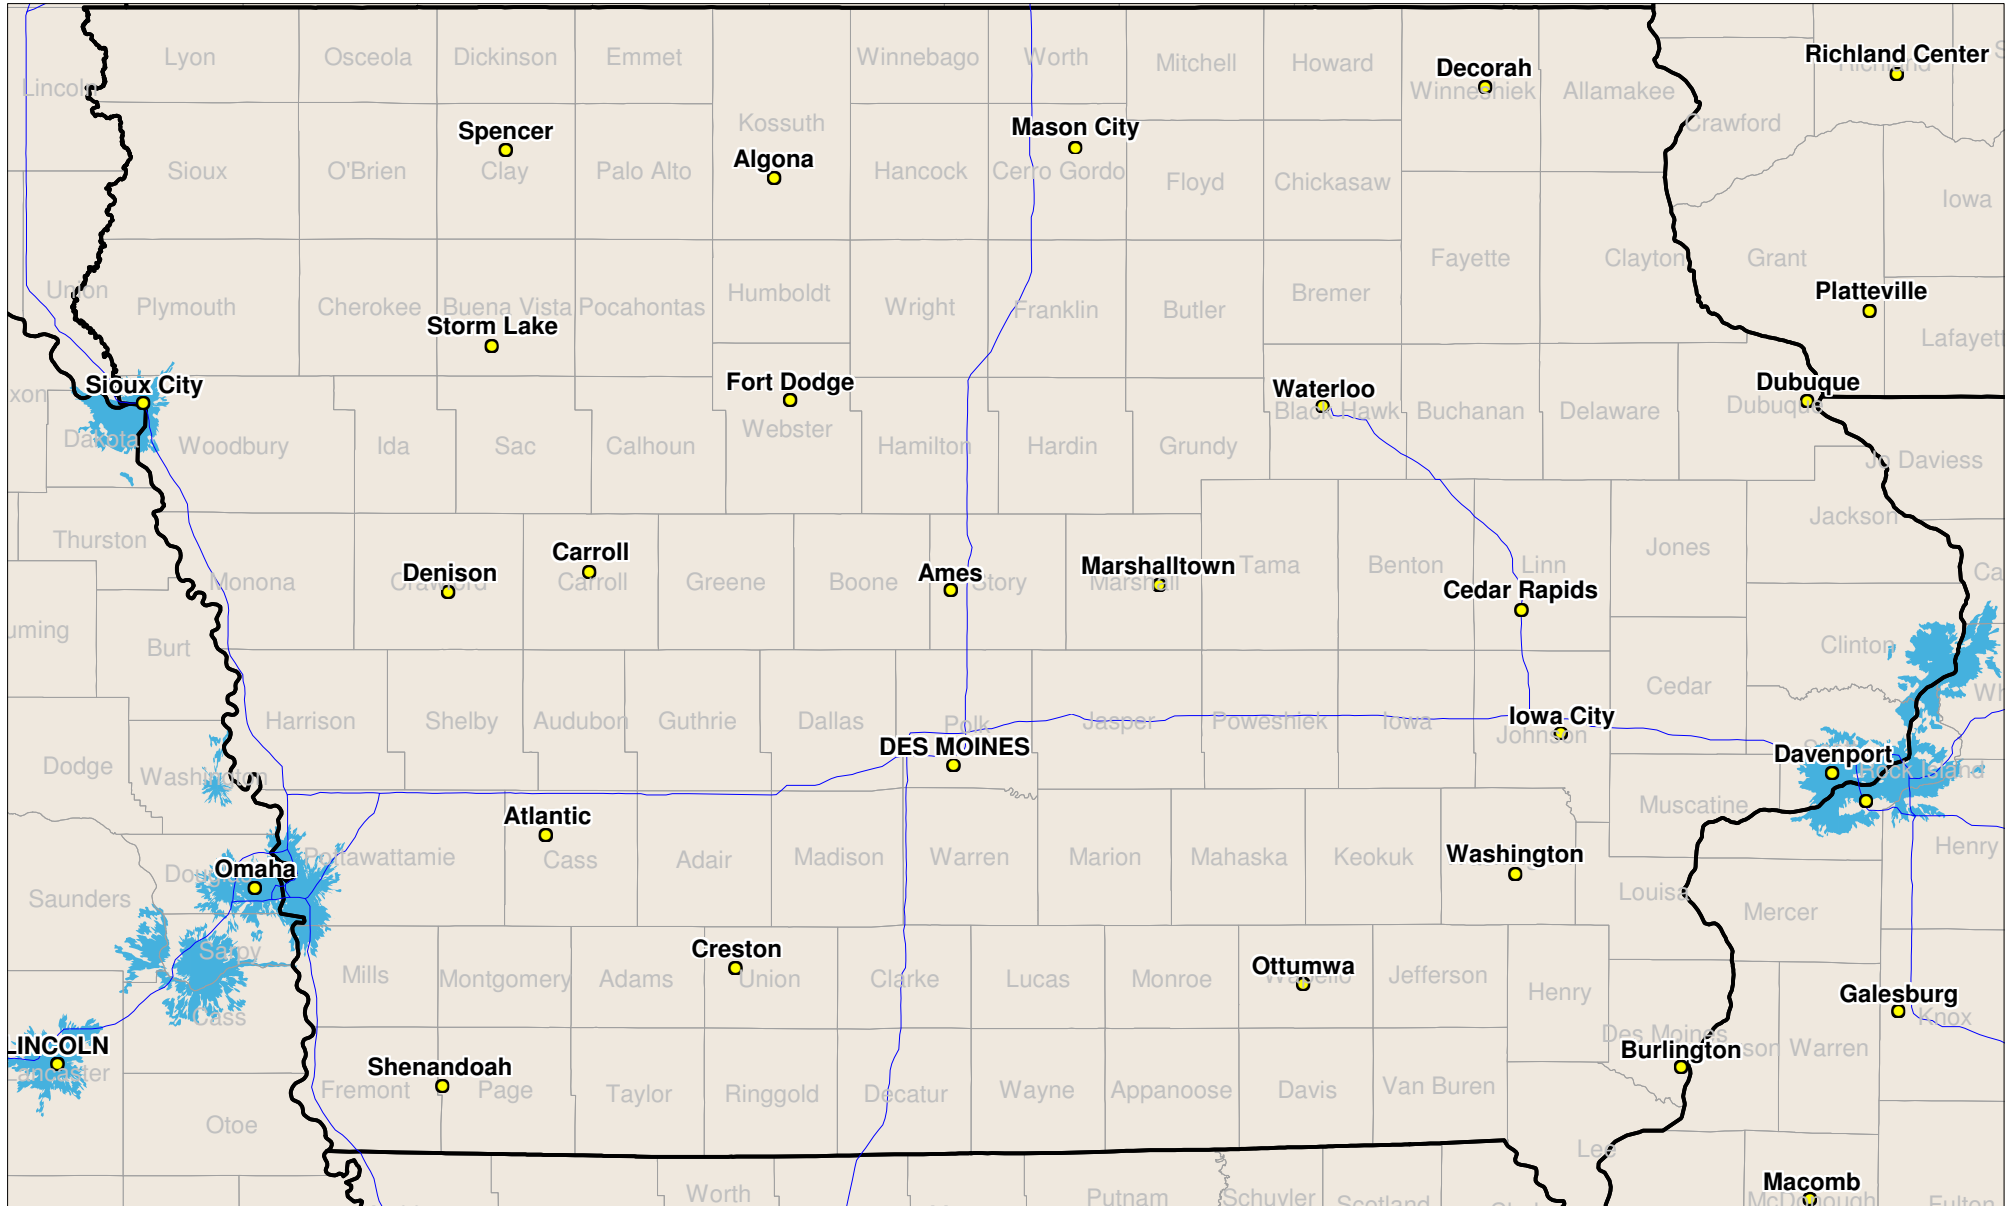

Iowa

Nationwide One-Way Coverage (929.6625 MHz)

Because of the nature of radio transmission, strength of paging signal will vary depending upon your location. Maps may not be to scale.