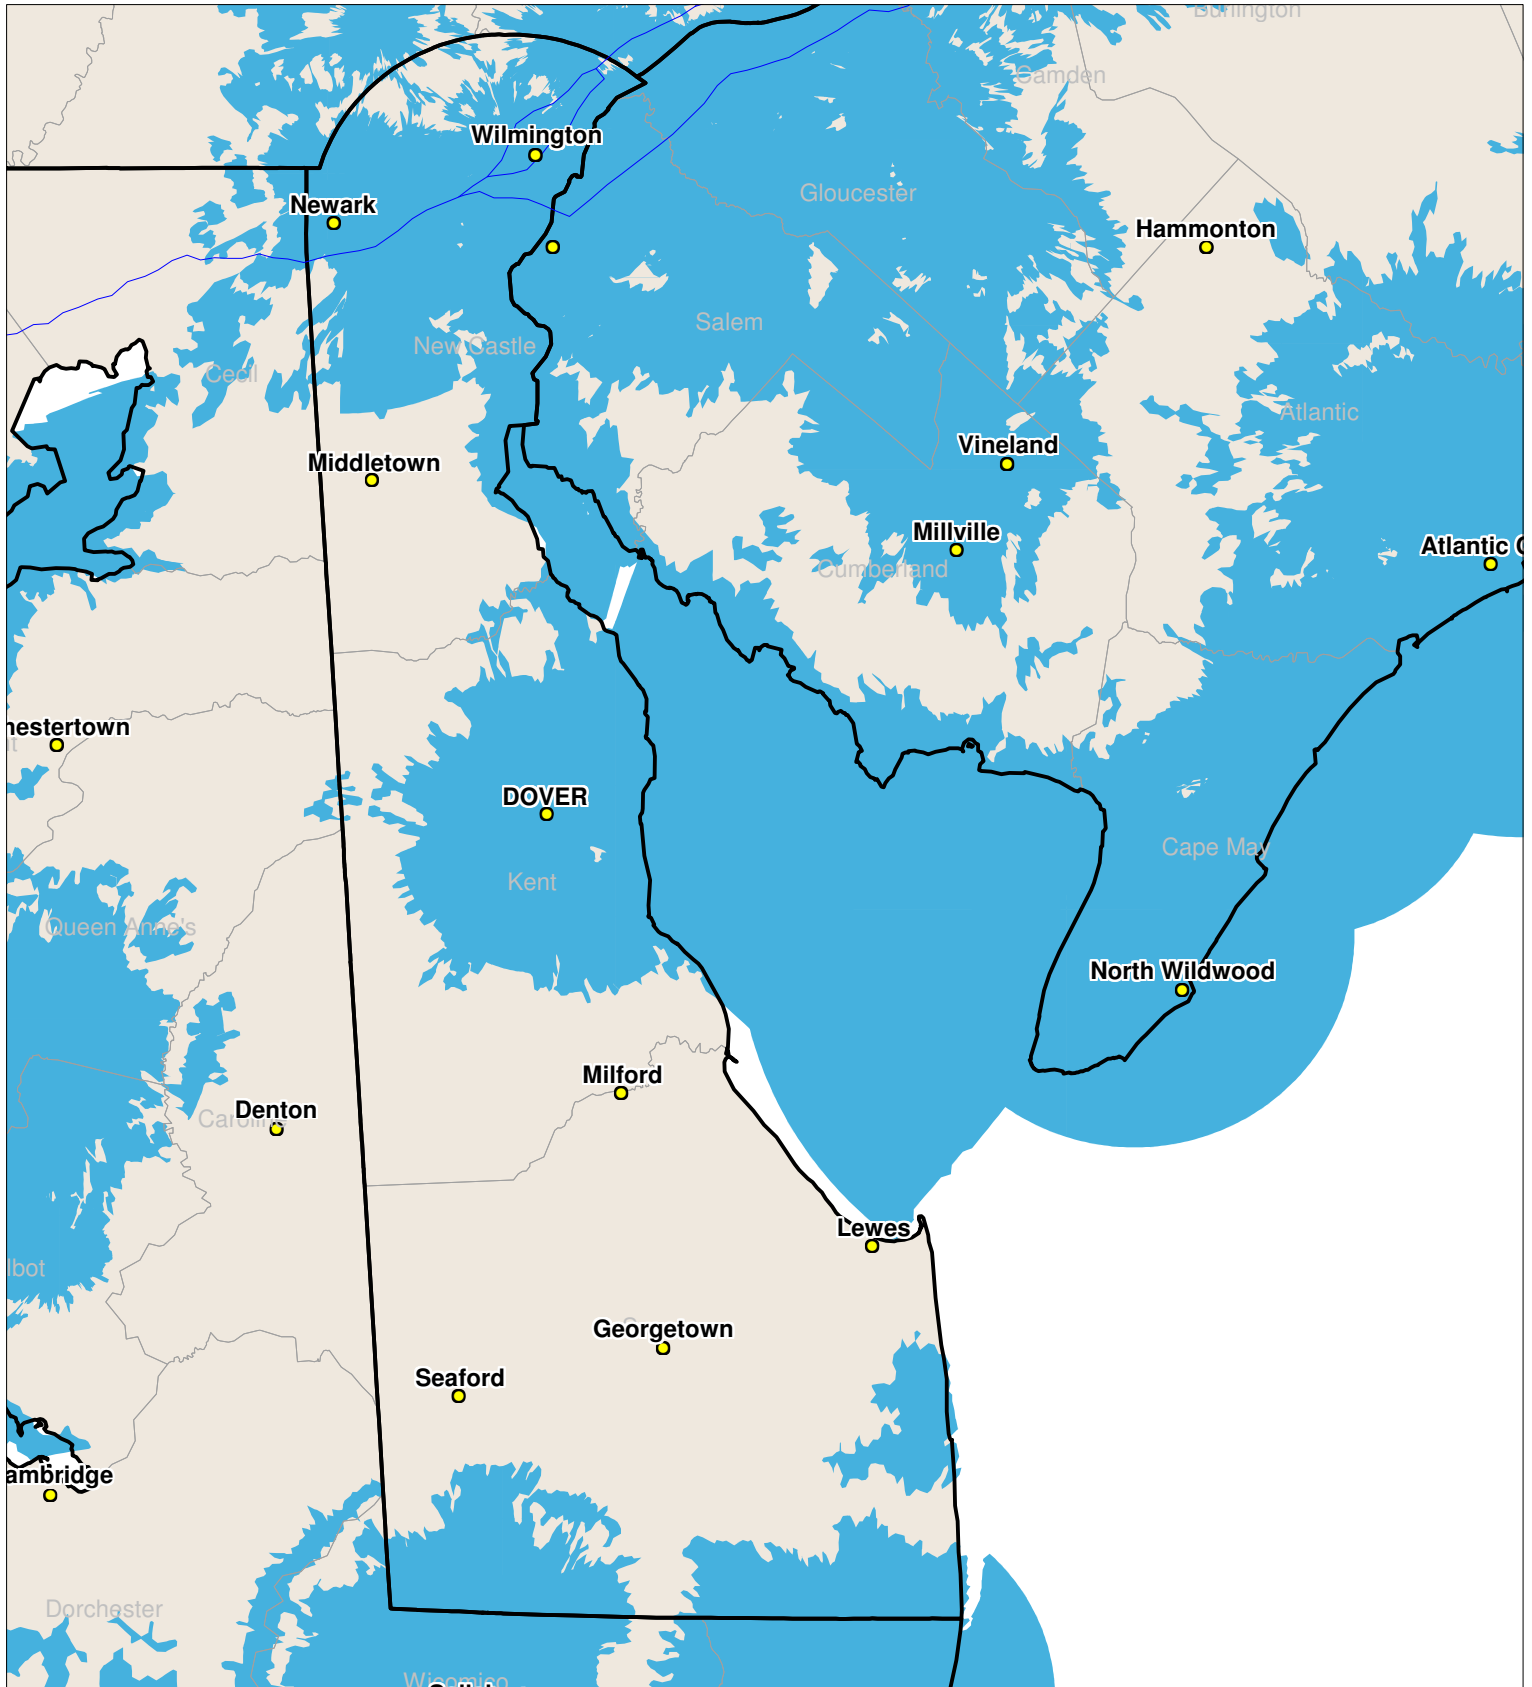

Delaware

Nationwide One-Way Coverage (929.6625 MHz)

Because of the nature of radio transmission, strength of paging signal will vary depending upon your location. Maps may not be to scale.