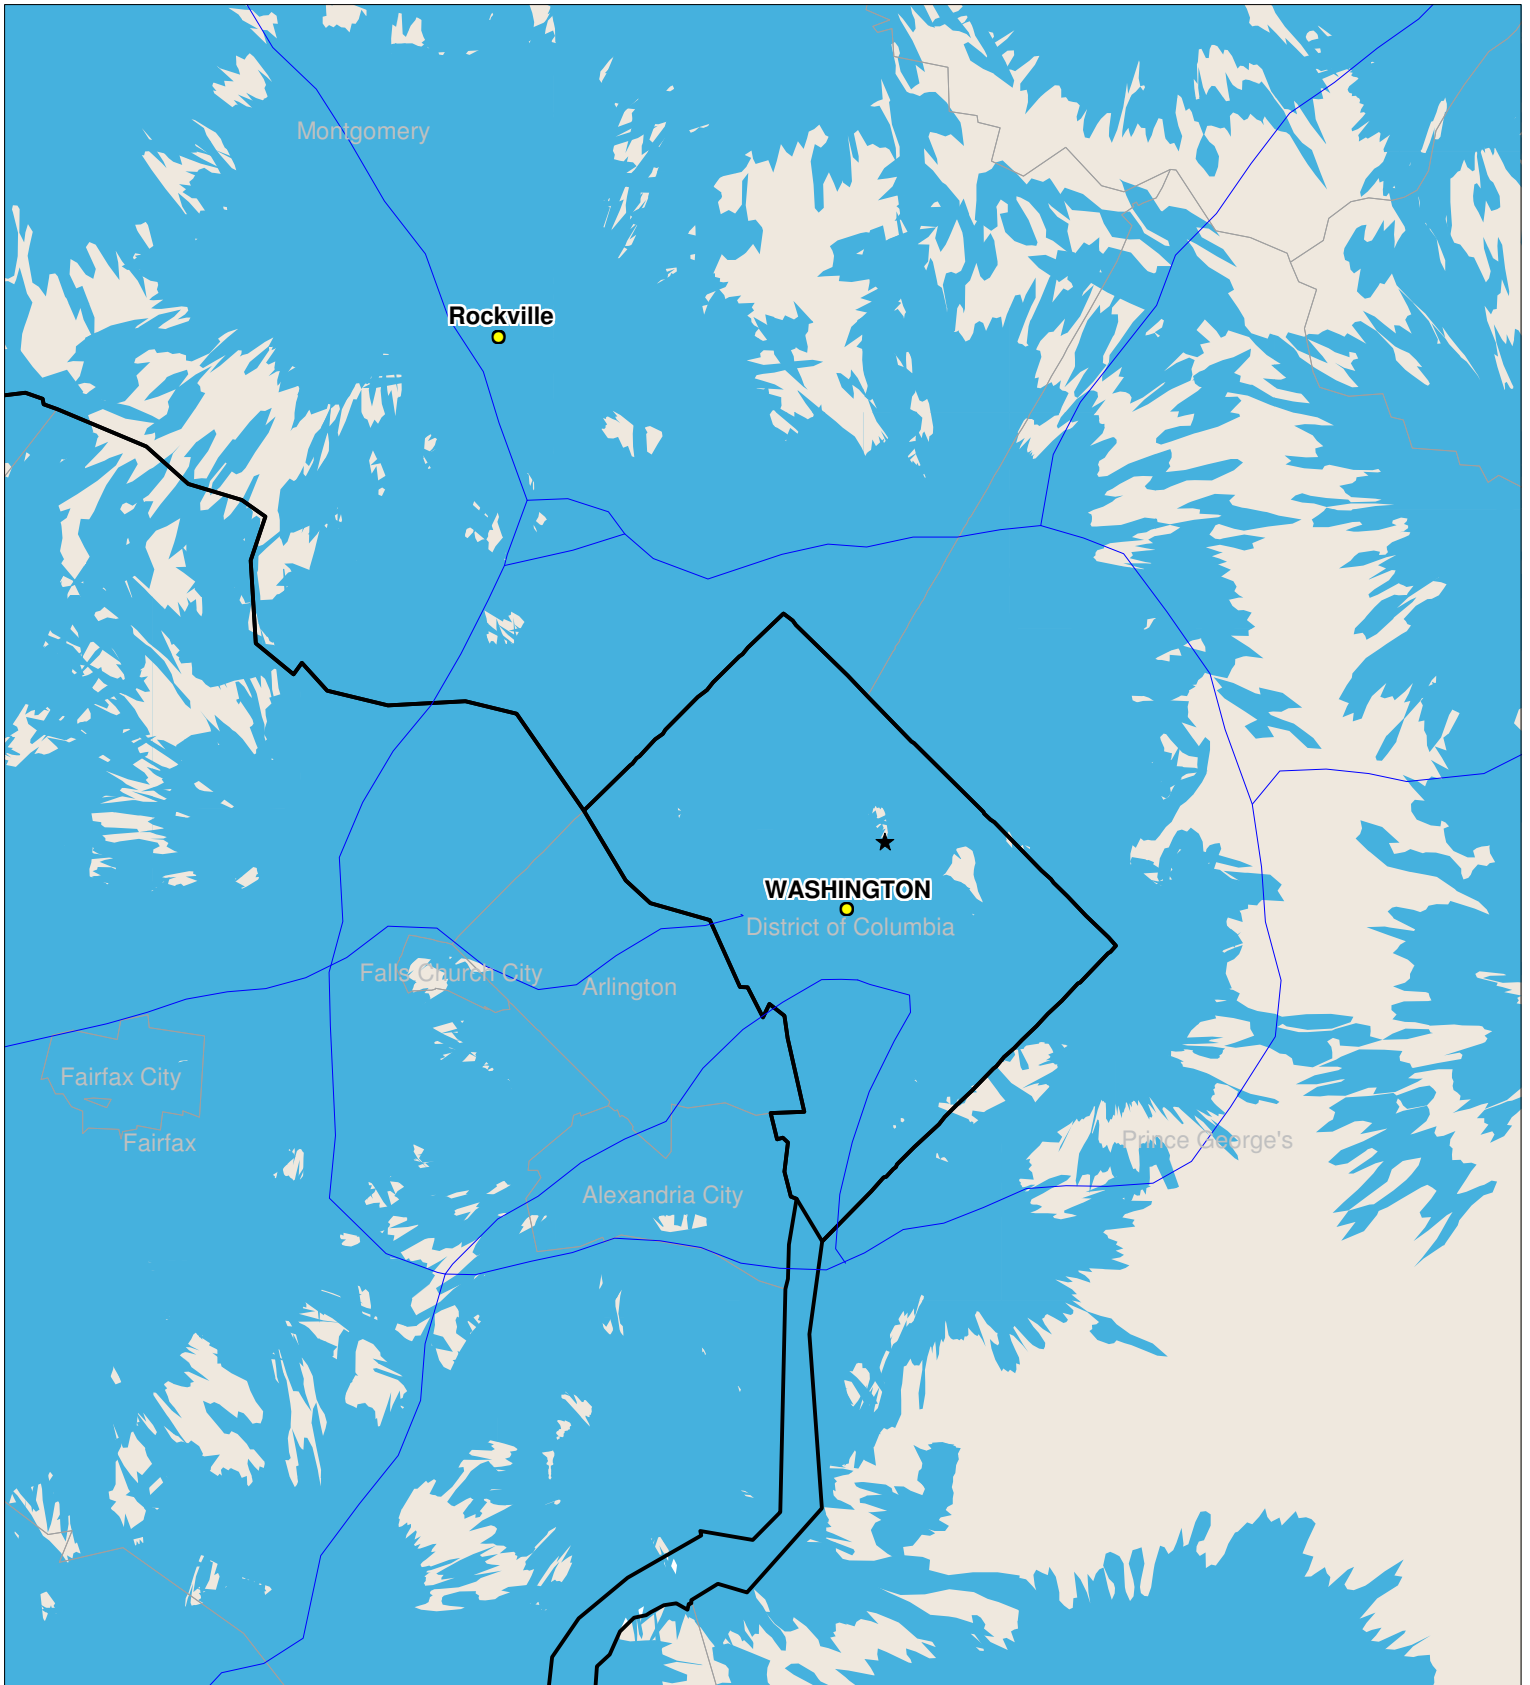

Washington D. C.

Nationwide One-Way Coverage (929.6625 MHz)

Because of the nature of radio transmission, strength of paging signal will vary depending upon your location. Maps may not be to scale.