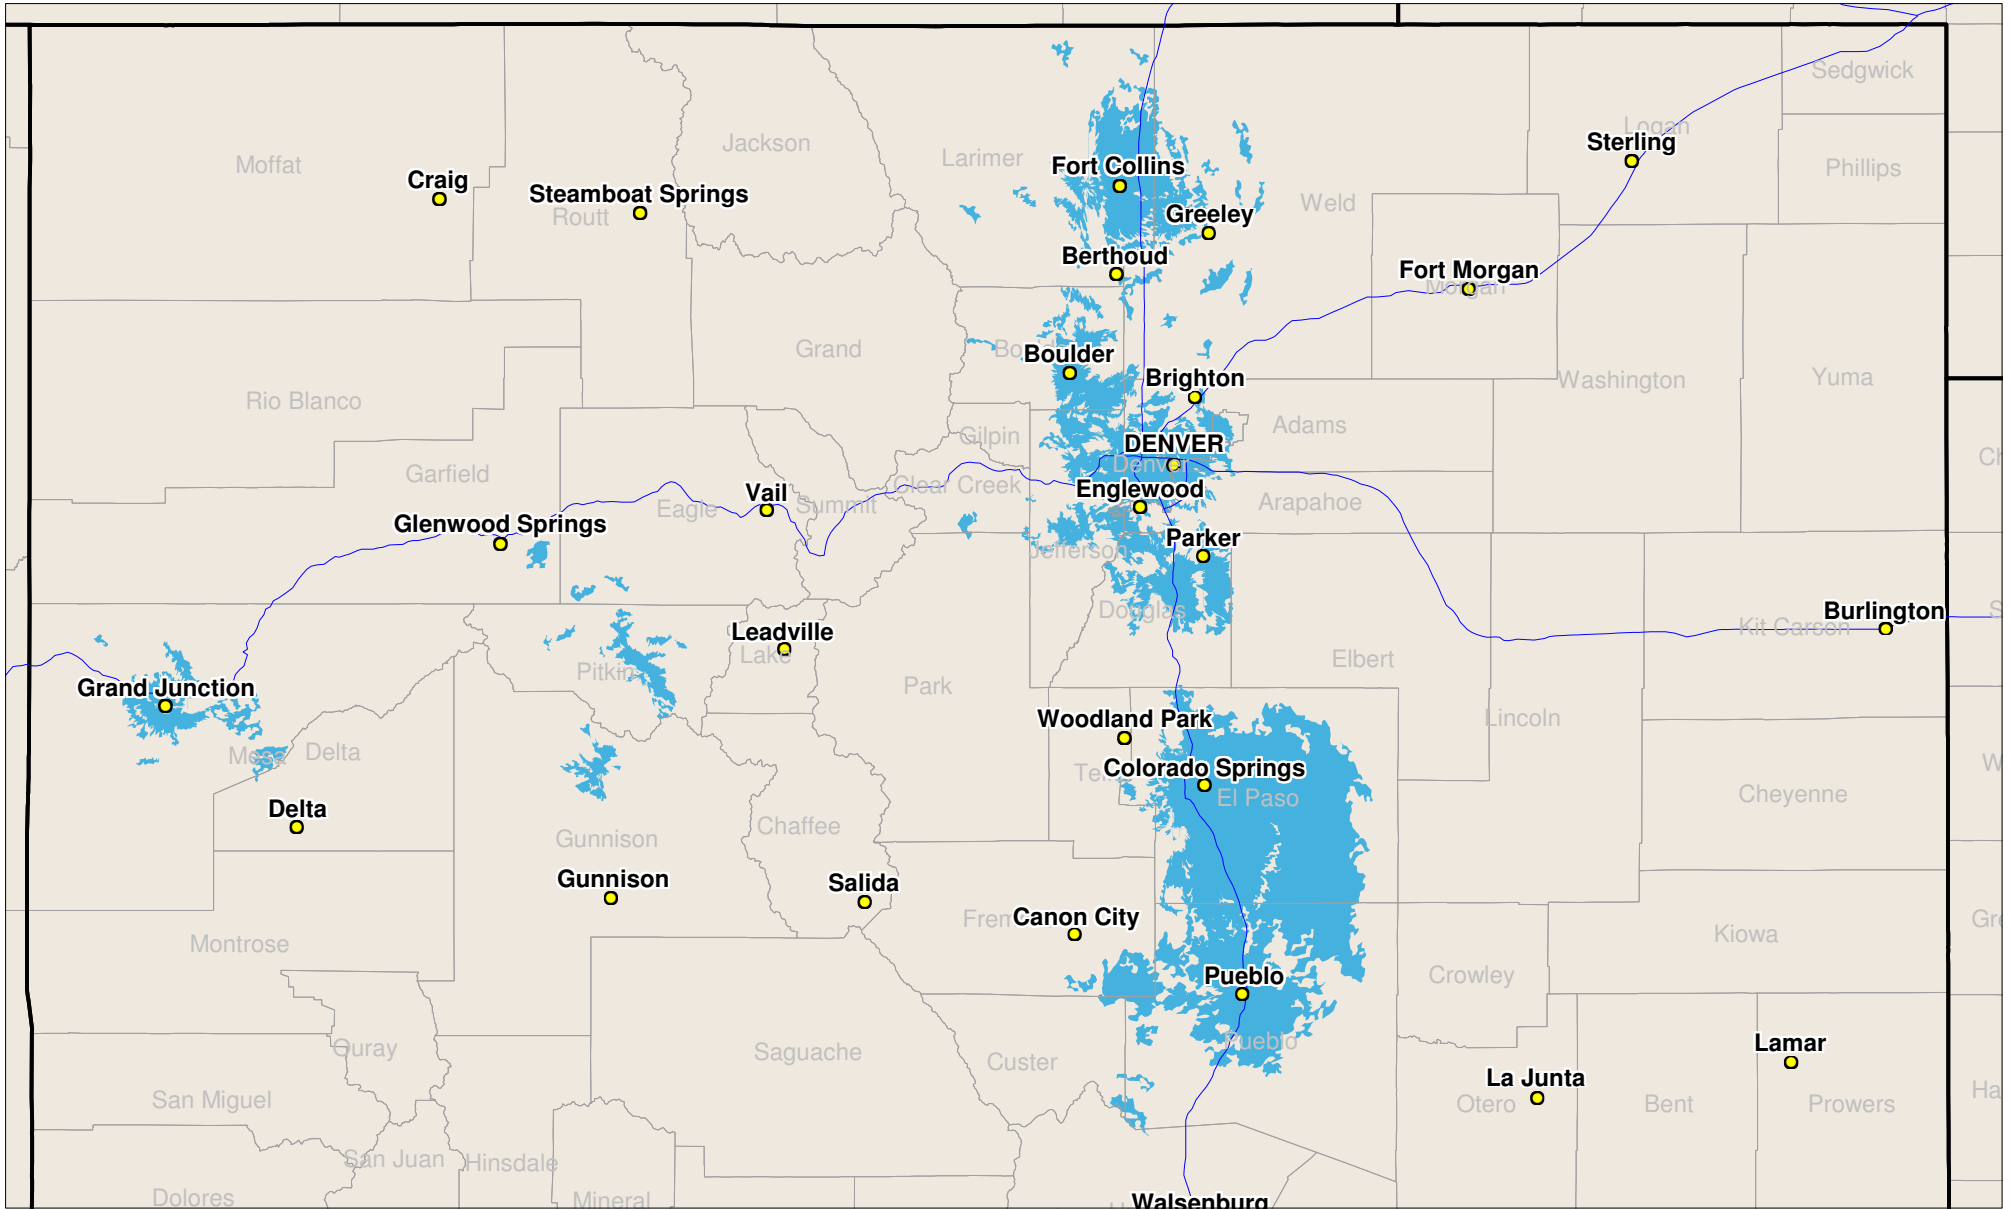

Colorado

Nationwide One-Way Coverage (929.6625 MHz)

Because of the nature of radio transmission, strength of paging signal will vary depending upon your location. Maps may not be to scale.