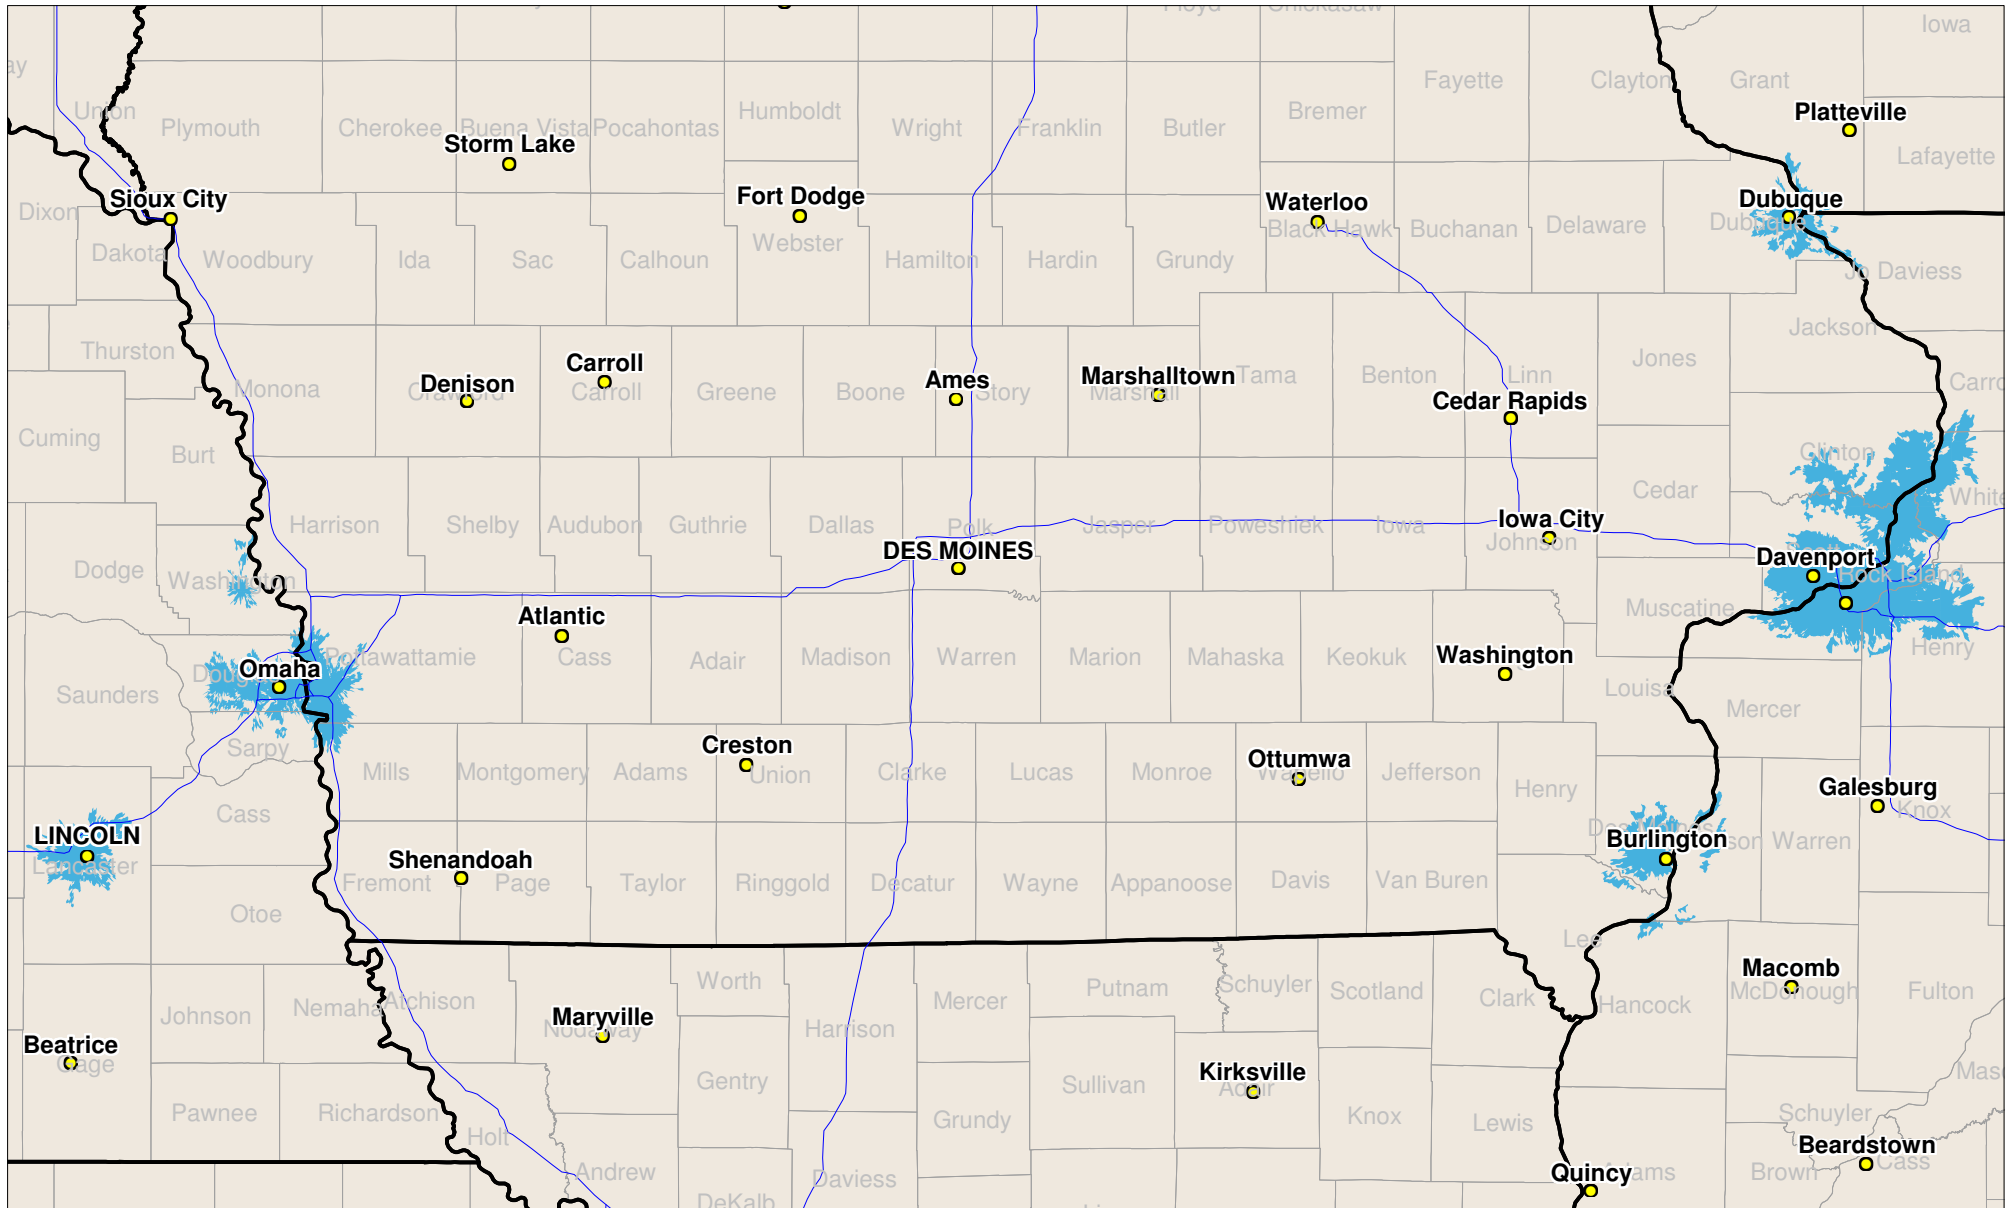

Iowa / Nebraska

Local One-Way Coverage (929.6125 MHz)

Because of the nature of radio transmission, strength of paging signal will vary depending upon your location. Maps may not be to scale.