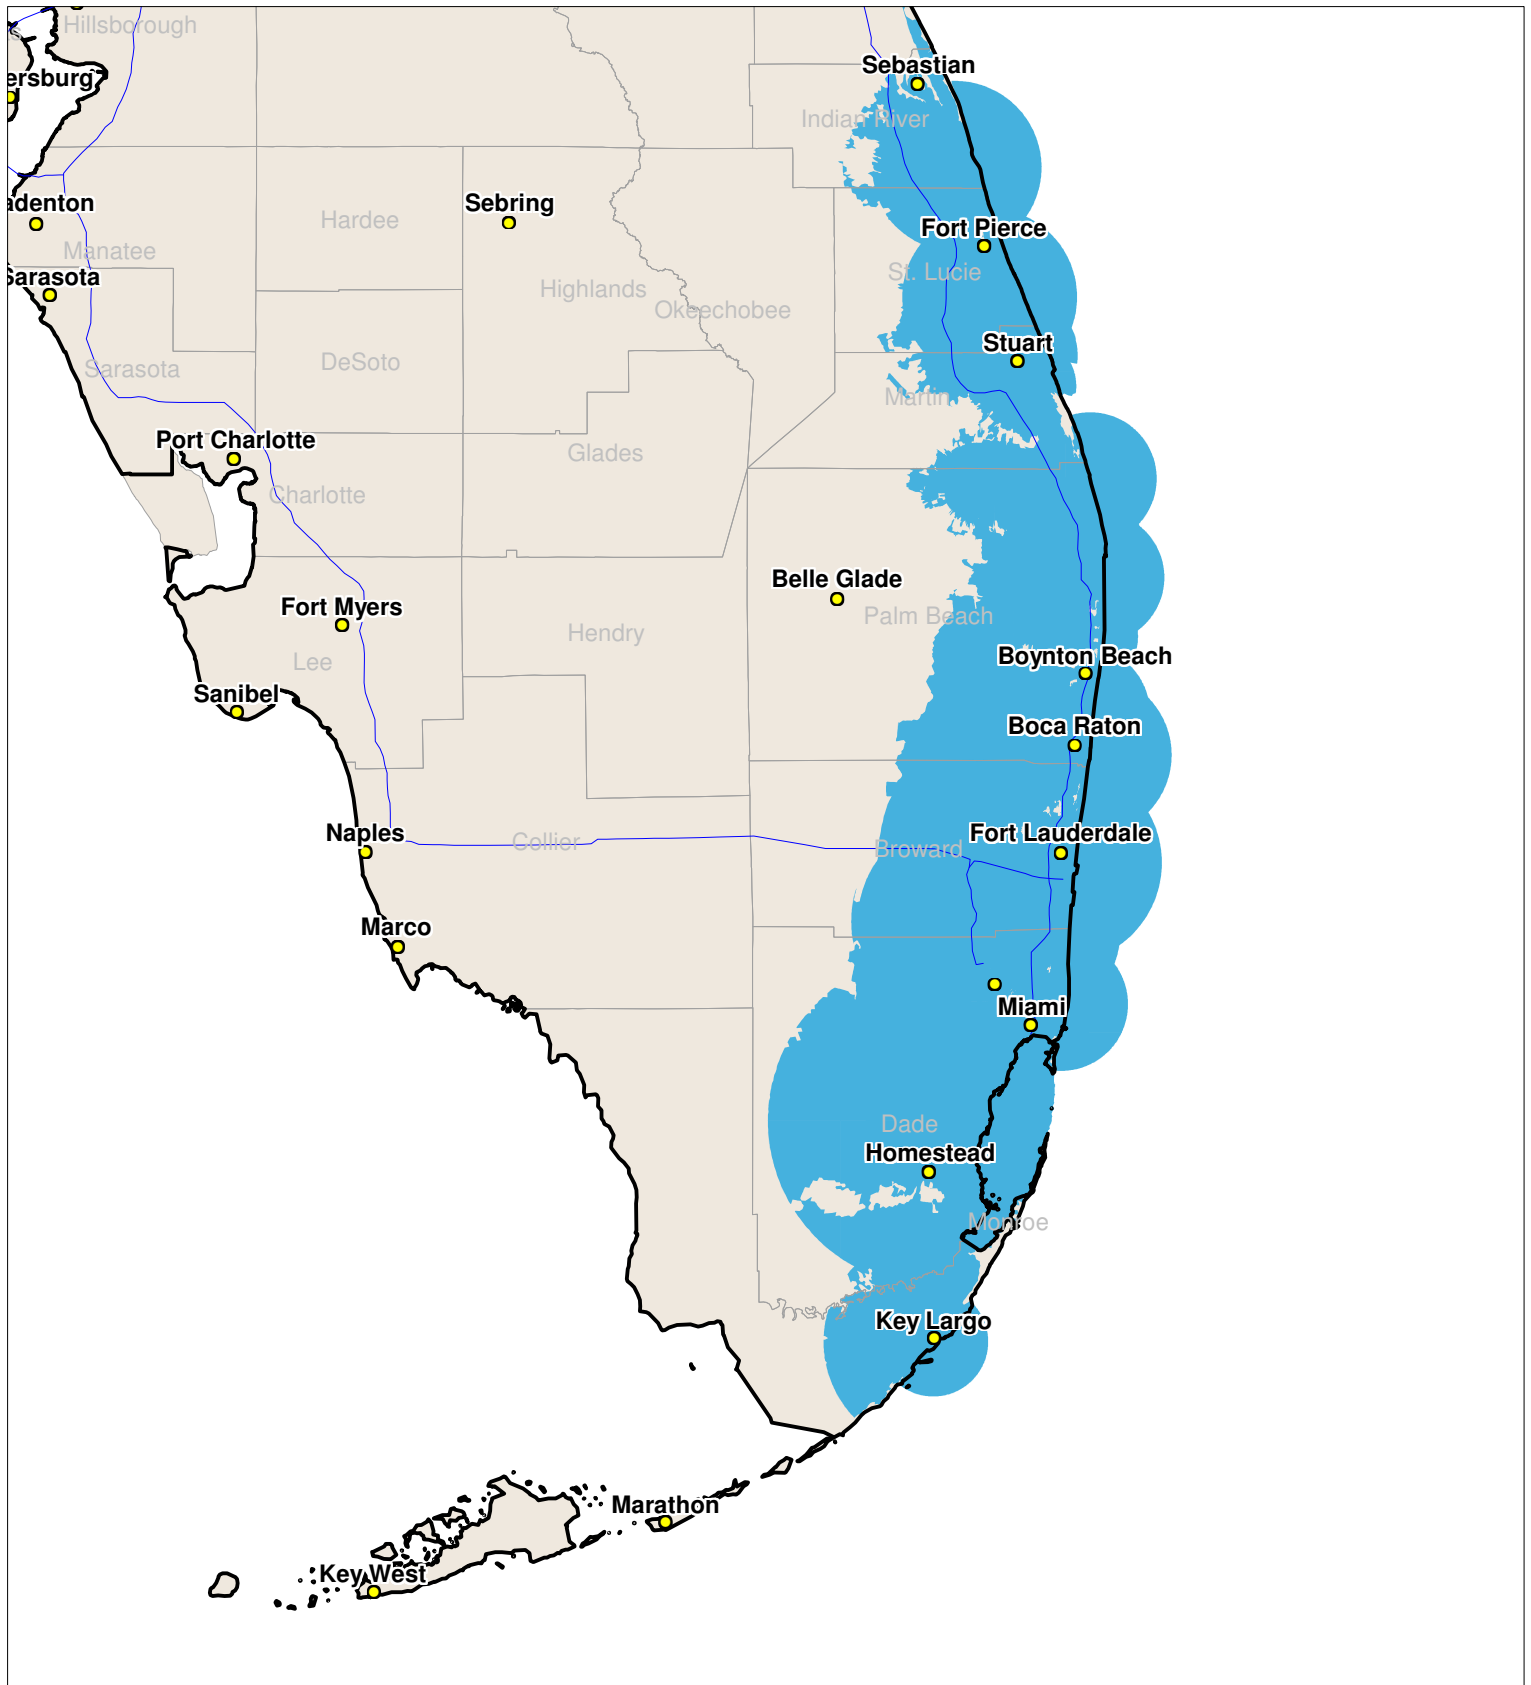

Southern Florida

Local One-Way Coverage (929.6125 MHz)

Because of the nature of radio transmission, strength of paging signal will vary depending upon your location. Maps may not be to scale.