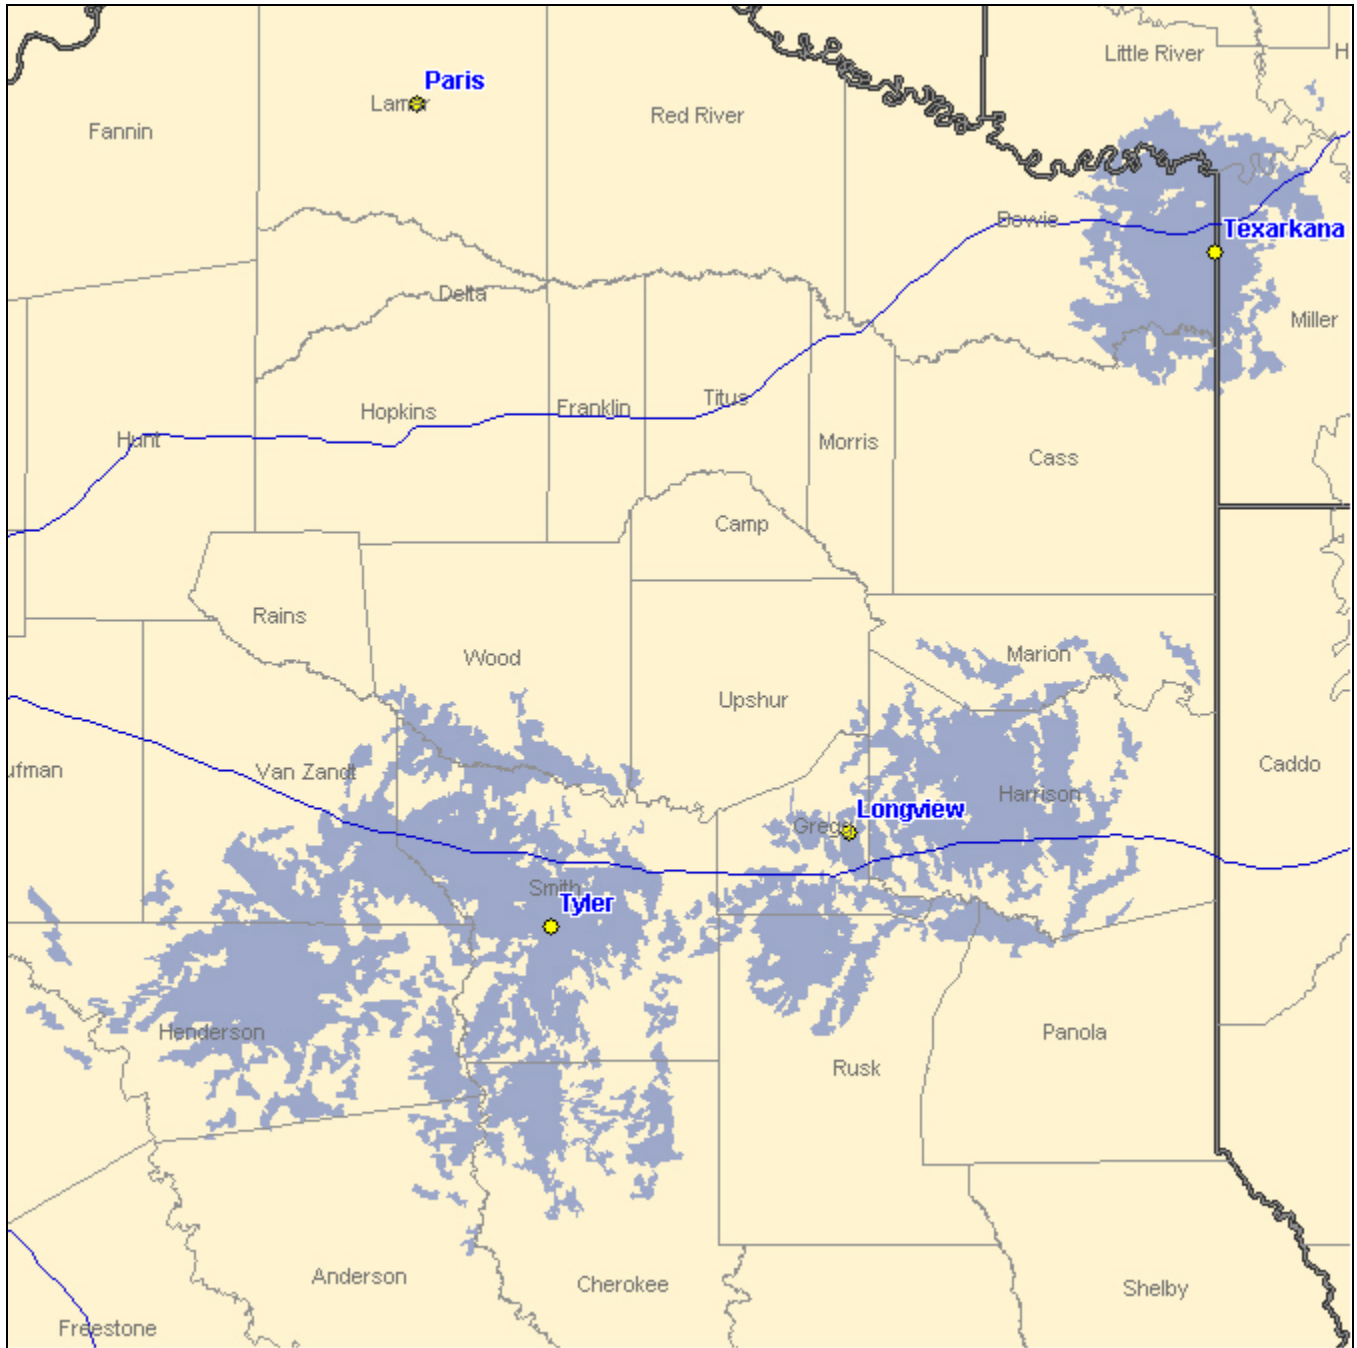

Tyler

Local One-Way Coverage

929.6125 MHz

Because of the nature of radio transmission, strength of paging signal will vary depending upon your location. Maps may not be to scale.