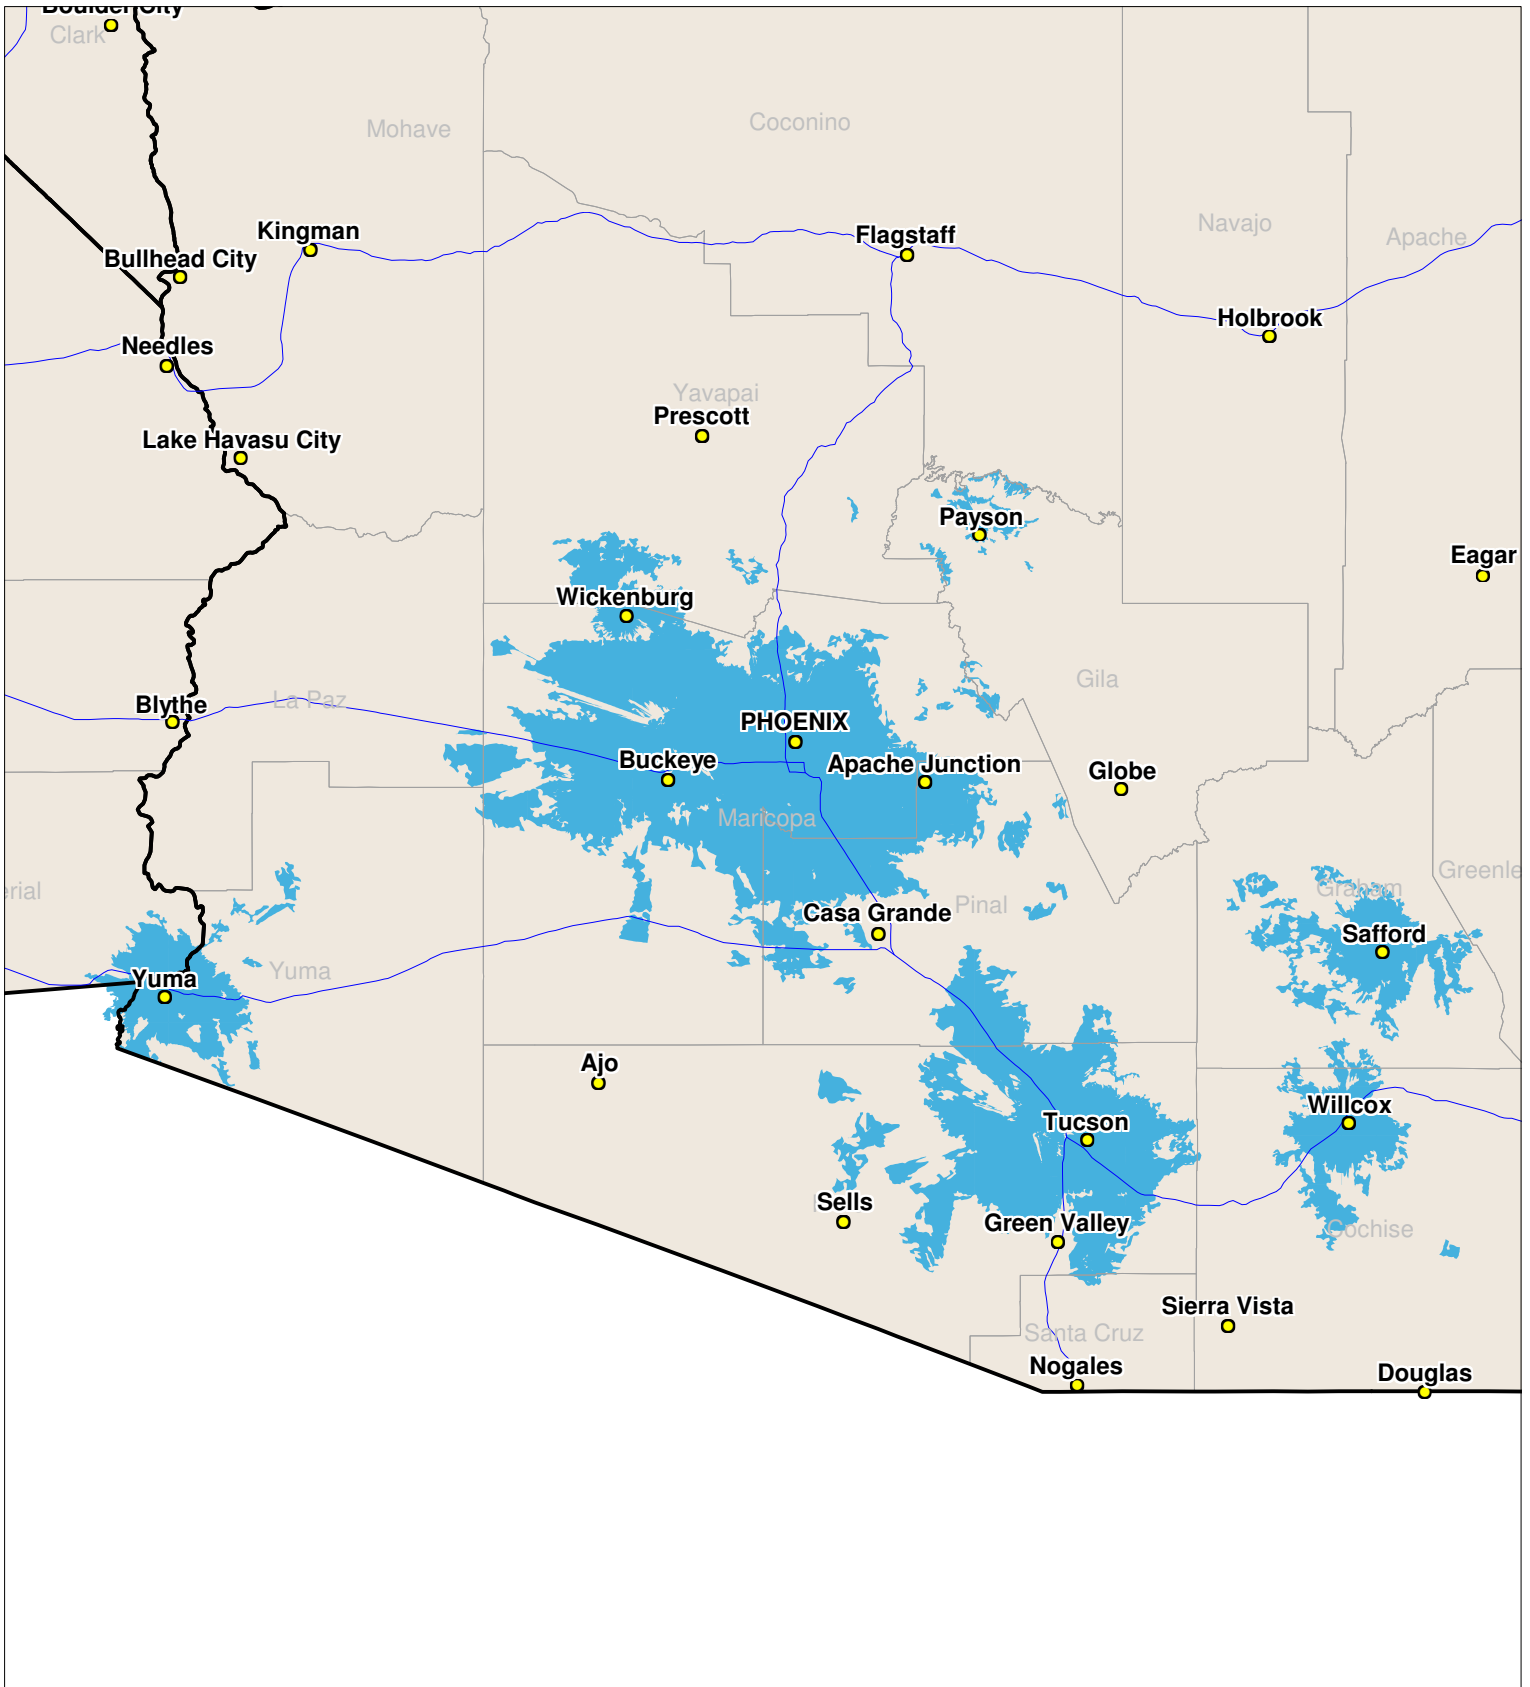

Arizona

Local One-Way Coverage (929.6125 MHz)

Because of the nature of radio transmission, strength of paging signal will vary depending upon your location. Maps may not be to scale.