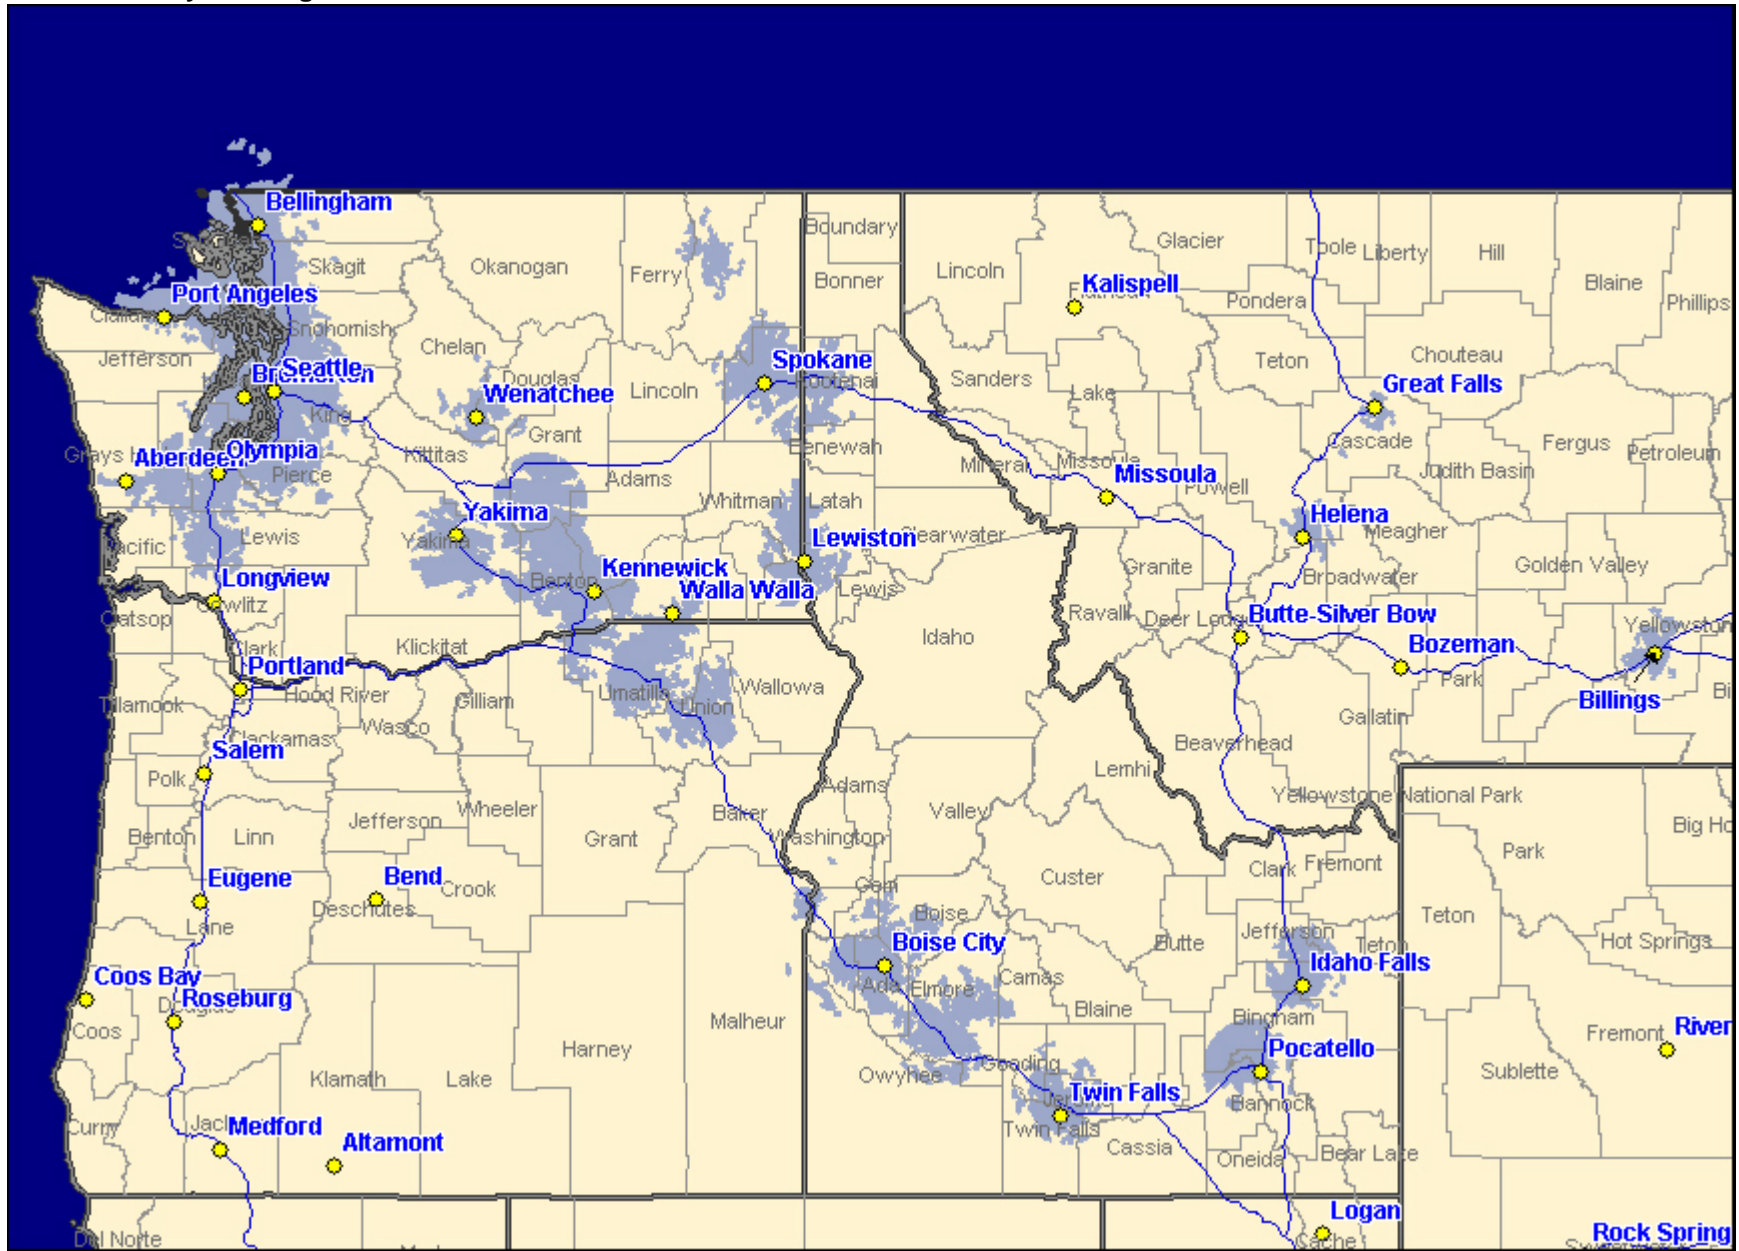

# Washington

## Local One-Way Coverage

929.6125 MHz

Because of the nature of radio transmission, strength of paging signal will vary depending upon your location. Maps may not be to scale.