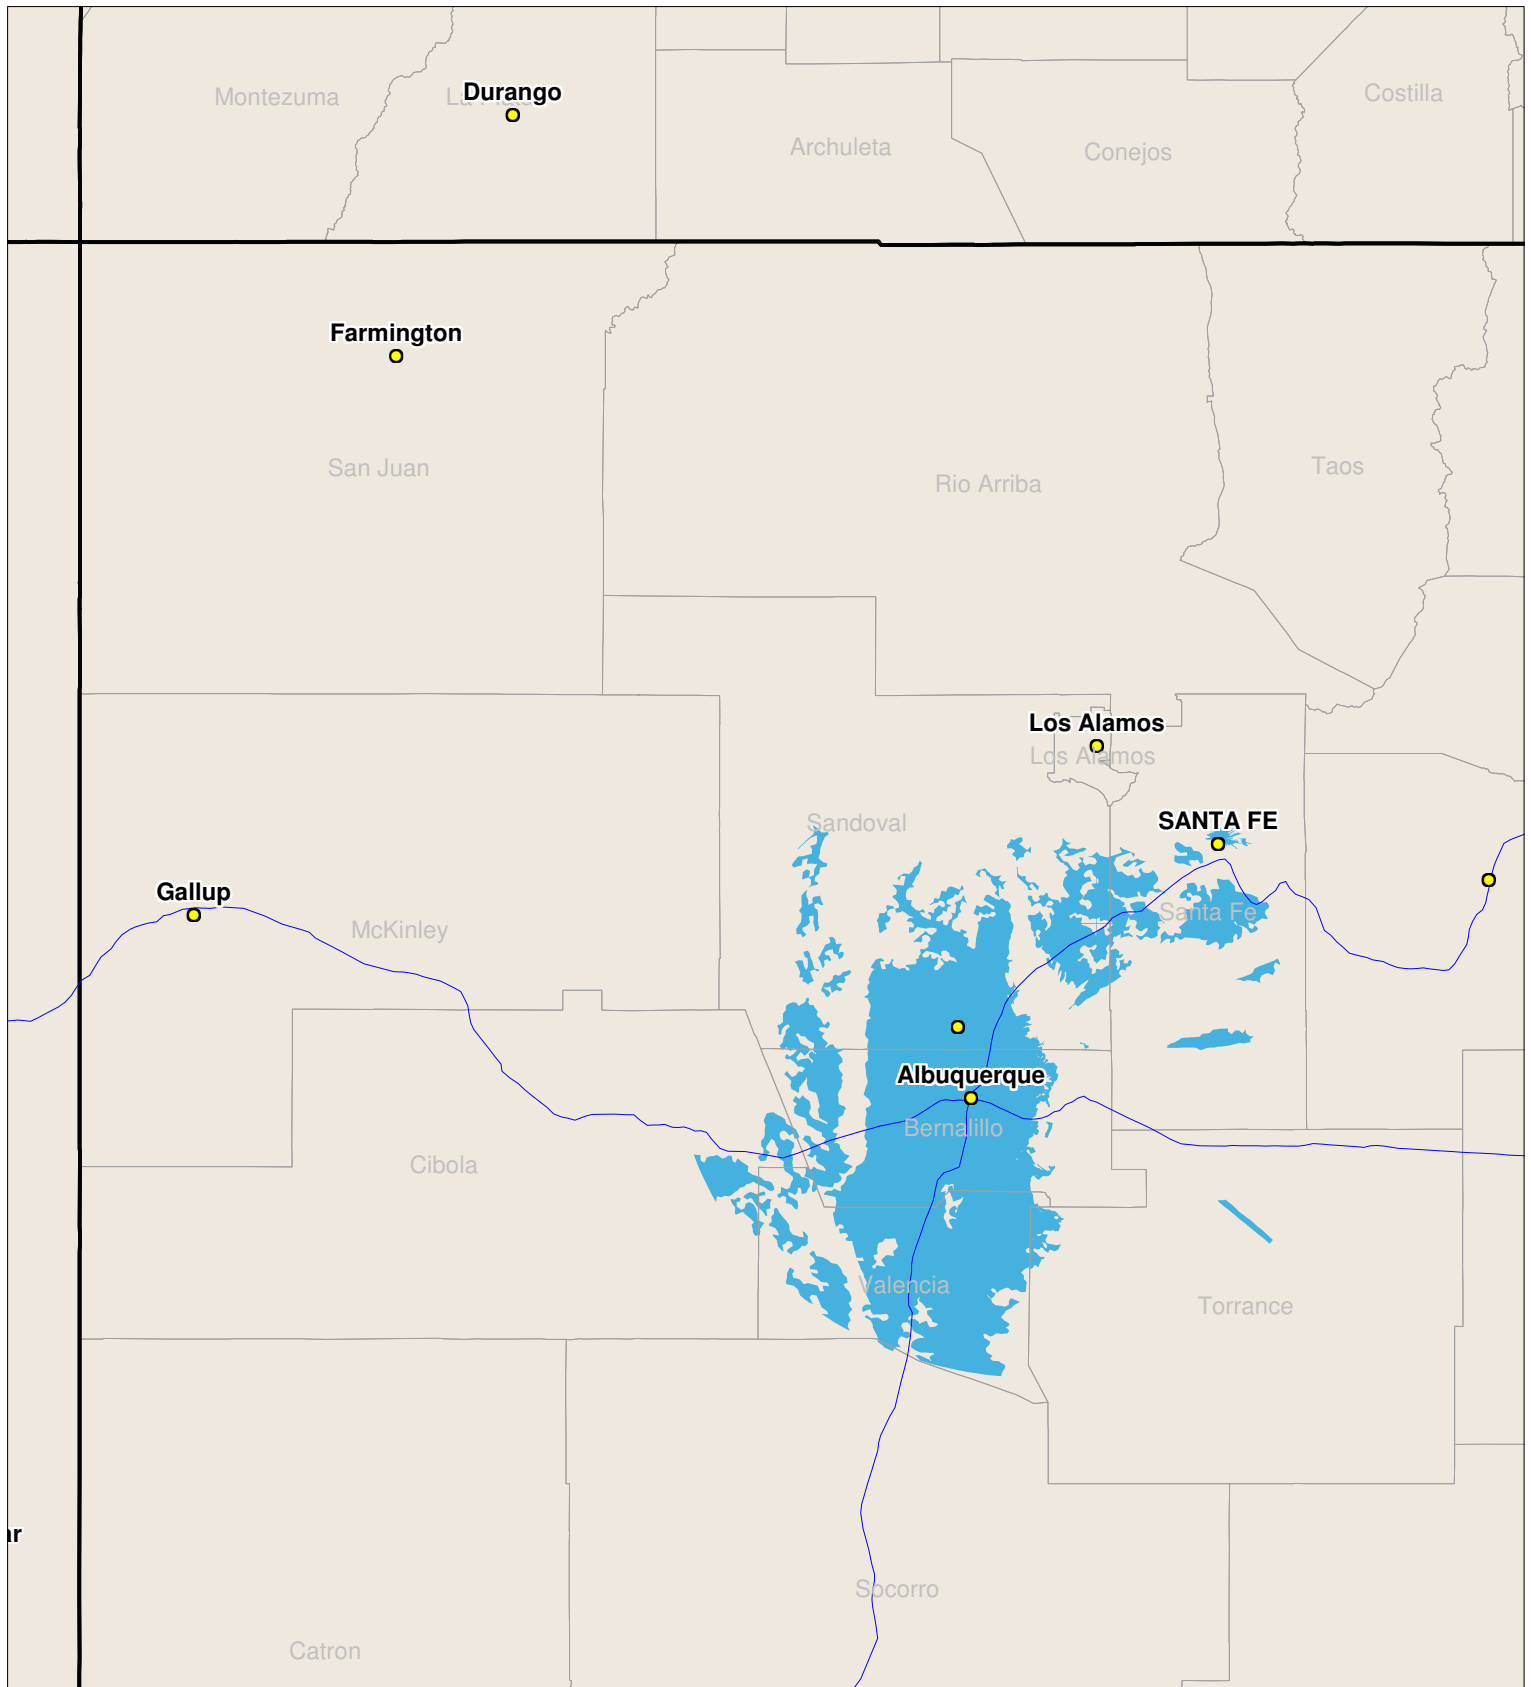

# New Mexico

Local One-Way Coverage (929.6125 MHz)

Because of the nature of radio transmission, strength of paging signal will vary depending upon your location. Maps may not be to scale.